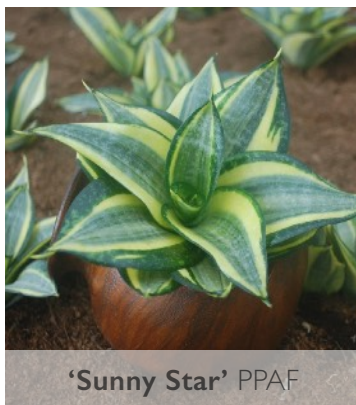

SANSEVIERIA STARPOWER™ SERIES

The FOREMOSTCO® family

www.foremostco.com

SANSEVIERIA STARPOWER™ SERIES

'Black Star'

'Emerald Star' PPAF

'Forest Star'

'Jade Star'

'Misty Star' PPAF

'Ocean Star'

'Silver Star' PPAF

'Sunny Star' PPAF

Landscape Zone 9B

FEATURES

- A great small version of the very popular Sansevieria
- Great variety of colors
- Compact growing

PRODUCT USES