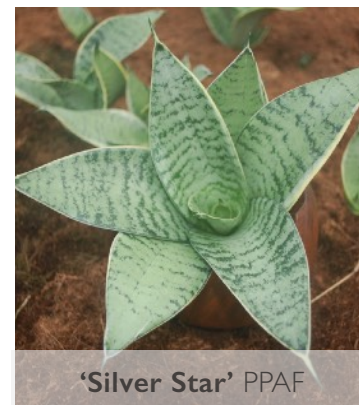

SANSEVIERIA STARPOWER™ SERIES

The FOREMOSTCO® family

www.foremostco.com

SANSEVIERIA STARPOWER™ SERIES

'Black Star'

'Emerald Star' PPAF

'Forest Star'

'Jade Star'

'Misty Star' PPAF

'Ocean Star'

'Silver Star' PPAF

'Sunny Star' PPAF

Landscape Zone 9B

FEATURES

- A great small version of the very popular Sansevieria
- Great variety of colors
- Compact growing

PRODUCT USES