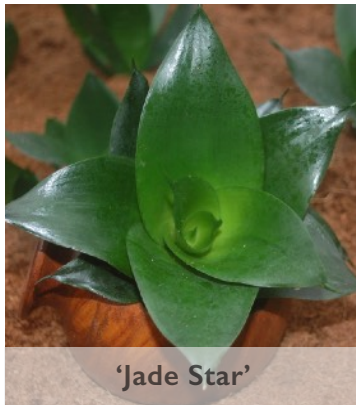

SANSEVIERIA STARPOWER™ SERIES

The FOREMOSTCO® family

www.foremostco.com

SANSEVIERIA STARPOWER™ SERIES

'Black Star'

'Emerald Star' PPAF

'Forest Star'

'Jade Star'

'Misty Star' PPAF

'Ocean Star'

'Silver Star' PPAF

'Sunny Star' PPAF

Landscape Zone 9B

FEATURES

- A great small version of the very popular Sansevieria
- Great variety of colors
- Compact growing

PRODUCT USES