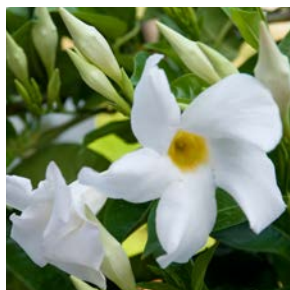

Sun Parasol® MANDEVILLA *Liners*

Produced for ForemostCo® by Sunfire Nurseries

The Giant Group

Has very large flowers with vigorous growth. This group is the best performer on a trellis, hoop or teepee since they are natural climbers. The flowering period is slightly later than the Original group, but runs parallel with many other plants.

GIANT CRIMSON

GIANT DARK PINK

GIANT MARBLED CRIMSON

GIANT PINK

GIANT WHITE

RED EMPEROR

The Original Group

Has a habit which is neat, upright, compact, with good basal branching and glossy foliage. This group is most suited to traditional pot plant production and has excellent garden performance.

CREAM PINK ORIGINAL

CRIMSON ORIGINAL

DARK RED ORIGINAL

PINK ORIGINAL

STARS & STRIPES ORIGINAL

WHITE ORIGINAL

Sun Parasol® MANDEVILLA *Liners*

Produced for ForemostCo® by Sunfire Nurseries

The Pretty Group

Is distinguished by its superior branching, shorter internodes, but still maintain vigorous growth. This group is the best performer on a trellis, hoop or teepee since they are natural climbers. They are also ideal for planting in small pots from 4-6 inches and as a hanging plant. There is no need for a support system in 4-6 inch pots. This group will bring added value to Sun Parasol® and will indicate high quality and standards. Ideally suited to the balcony patio and bedding segments.