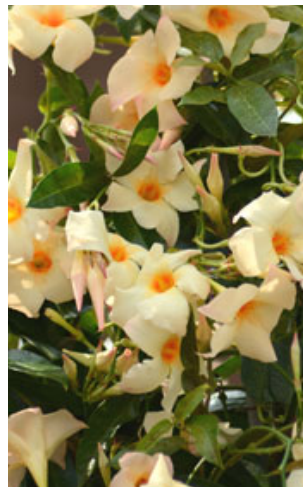

Novelty Varieties

APRICOT