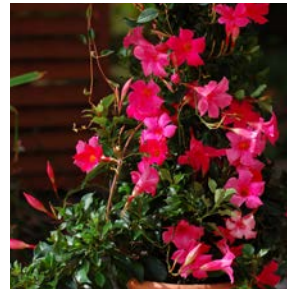

PRETTY DEEP PINK