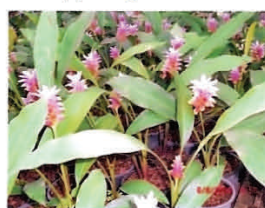

CURCUMA ALISMATIFOLIA 'STARRING'
cut flower, potted plant, stem L.30-40cm.

CURCUMA HYB. 'RUBY TULIP'
cut flower, potted plant, stem L.40-45cm.

CURCUMA HYB. 'PURE PINK TULIP'
cut flower, potted plant, stem L. 40-45cm

CURCUMA HYB. 'KHMER SNOW'
cut flower, potted plant, stem L.25-30cm.

CURCUMA HYB. 'CHOCO PAGODA'
cut flower, stem L. 40-45cm

CURCUMA ALISMATIFOLIA 'RED LIP'
cut flower, potted plant stem L. 40-45cm

CURCUMA ALISMATIFOLIA 'JASMINE WHITE'
cut flower potted plant, stem L. 40-45cm

CURCUMA ALISMATIFOLIA 'JASMINE PINK'
cut flower, potted plant, stem L. 40-45cm

CURCUMA ALISMATIFOLIA 'FULL MOON'
cut flower, , potted plant, stem L. 40-45cm

CURCUMA HYB. 'SIAM RAINBOW'
cut flower, potted plant, stem L.25-30cm.

CURCUMA ALISMATIFOLIA 'MEAJO WHITE'
cut flower, potted plant, stem L. 30-40cm.

CURCUMA ALISMATIFOLIA 'RED GIANT'
cut flower, potted plant, stem L. 35-40cm.

GLOBBA SP. 'WHITE'
cut flower, potted plant, stem L. 40-45cm.