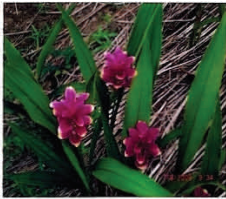

CURCUMA ALISMATIFOLIA 'CHIANGMAI PINK'
cut flower, potted plant, stem L. 40-50cm

CURCUMA ALISMATIFOLIA 'CHIANGMAI RUBY'
cut flower, potted plant, stem L. 40-50cm

CURCUMA ALISMATIFOLIA 'CHIANGMAI WHITE'
cut flower, potted plant, stem L.40-50cm.

CURCUMA ALISMATIFOLIA 'EMPEROR WHITE'
cut flower, potted plant, stem L. 40-50cm.

CURCUMAMA ALISMATIFOLIA 'SIAM PEARL'
cut flower, potted plant, stem L.30-40cm

CURCUMA ALISMATIFOLIA 'SUNSAI PINK'
cut flower, potted plant, stem L. 30-40cm.

CURCUMA ALISMATIFOLIA 'RUBY SUPREME' (PEPPERY RED)
cut flower, potted plant, stem L. 30- 40cm.

CURCUMA SIAM RUBY
cut flower, potted plant, stem L.25-30cm.

CURCUMA KHMER PURE PINK (GREEN LIP)
cut flower, potted plant, stem L. 25-30cm.

CURCUMA KHMER PURE PINK (WHITE LIP)
Cut flower, potted plant, stem 25-30cm

CURCUMA CORDATA
cut flower, stem L. 40-50cm.

CURCUMA HARMANDII
cut flower, stem L. 30-40cm.

CURCUMA ROSECOEANA
cut flower, stem L. 30-40cm.