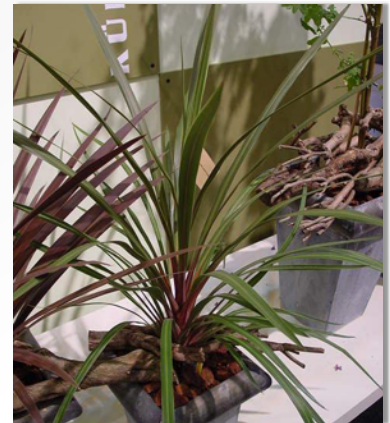

Cordyline australis

Ideal for Garden, Patio or Interior!

'RED STAR'

'RED SENSATION'

'SUNDANCE'

- *This rich colorful grass-like plant grows great in cooler weather and is heat & drought tolerant.*
- *Hardy to zone 7*