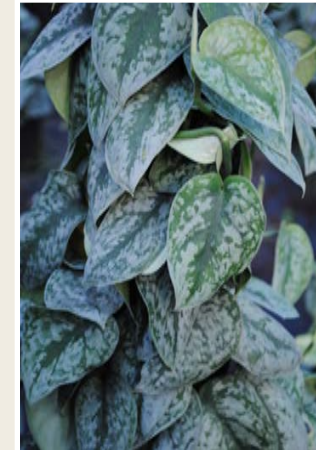

Premium Select Series

Introducing the PREMIUM SELECT series of hanging basket foliage from ForemostCo's own farms in Costa Rica and Guatemala!

Epipremnum | Scindapsus

HAWAIIAN POTHOS

JADE POTHOS

MARBLE QUEEN

NEON

PEARLS AND JADE PP21,217

PICTUS

PICTUS SILVERY ANN PPAF

SILVER SPLASH

Philodendron

BRASIL PP12,956

CORDATUM