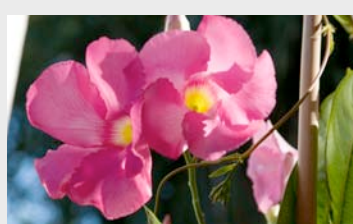

Foremost® Tropical Flowering Plants

'SUN PARASOL'® MANDEVILLA

Produced for ForemostCo® by Sunfire Nurseries

The Original Group

has a habit which is neat, upright, compact, with good basal branching and glossy foliage. This group is most suited to traditional pot plant production and has excellent garden performance.

The Giant Group

has very large flowers with vigorous growth. This group is the best performer on a trellis, hoop or teepee since they are natural climbers. The flowering period is slightly later than the Original group, but runs parallel with many other plants.

Giant Carmine King

Giant Crimson

Giant Pink

Giant White

The Pretty Group

is distinguished by its superior branching, shorter internodes, but still maintain vigorous growth. This group is the best performer on a trellis, hoop or teepee since they are natural climbers. They are also ideal for planting in small pots from 4-6 inches and as a hanging plant. There is no need for a support system in 4-6 inch pots. This group will bring added value to Sun Parasol® and will indicate high quality and standards. Ideally suited to the balcony patio and bedding segments.