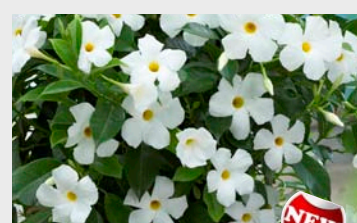

Foremost® Tropical Flowering Plants

'SUN PARASOL'® MANDEVILLA

Produced for ForemostCo® by Sunfire Nurseries

The Original Group

has a habit which is neat, upright, compact, with good basal branching and glossy foliage. This group is most suited to traditional pot plant production and has excellent garden performance.

Burgundy Original

Cream Pink Original

Crimson Original

Dark Red Original

Lush Crimson Original

Pink Original

Stars & Stripes Original

White Original

The Giant Group

has very large flowers with vigorous growth. This group is the best performer on a trellis, hoop or teepee since they are natural climbers. The flowering period is slightly later than the Original group, but runs parallel with many other plants.

Giant Carmine King

Giant Crimson

Giant Pink

Giant White

The Pretty Group

is distinguished by its superior branching, shorter internodes, but still maintain vigorous growth. This group is the best performer on a trellis, hoop or teepee since they are natural climbers. They are also ideal for planting in small pots from 4-6 inches and as a hanging plant. There is no need for a support system in 4-6 inch pots. This group will bring added value to Sun Parasol® and will indicate high quality and standards. Ideally suited to the balcony patio and bedding segments.