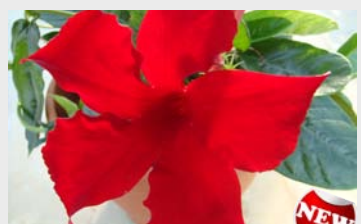

Foremost® Tropical Flowering Plants

'SUN PARASOL'® MANDEVILLA

Produced for ForemostCo® by Sunfire Nurseries

The Original Group

has a habit which is neat, upright, compact, with good basal branching and glossy foliage. This group is most suited to traditional pot plant production and has excellent garden performance.

Burgundy Original

Cream Pink Original

Crimson Original

Dark Red Original

Lush Crimson Original

Pink Original

Stars & Stripes Original

White Original

The Giant Group

has very large flowers with vigorous growth. This group is the best performer on a trellis, hoop or teepee since they are natural climbers. The flowering period is slightly later than the Original group, but runs parallel with many other plants.

Giant Carmine King

Giant Crimson

Giant Pink

Giant White

The Pretty Group

is distinguished by its superior branching, shorter internodes, but still maintain vigorous growth. This group is the best performer on a trellis, hoop or teepee since they are natural climbers. They are also ideal for planting in small pots from 4-6 inches and as a hanging plant. There is no need for a support system in 4-6 inch pots. This group will bring added value to Sun Parasol® and will indicate high quality and standards. Ideally suited to the balcony patio and bedding segments.