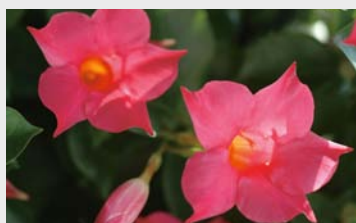

Foremost® Tropical Flowering Plants

'SUN PARASOL'® MANDEVILLA

Produced for ForemostCo® by Sunfire Nurseries

The Original Group

has a habit which is neat, upright, compact, with good basal branching and glossy foliage. This group is most suited to traditional pot plant production and has excellent garden performance.

Burgundy Original

Cream Pink Original

Crimson Original

Dark Red Original

Lush Crimson Original

Pink Original

Stars & Stripes Original

White Original

The Giant Group

has very large flowers with vigorous growth. This group is the best performer on a trellis, hoop or teepee since they are natural climbers. The flowering period is slightly later than the Original group, but runs parallel with many other plants.

Giant Carmine King

Giant Crimson

Giant Pink

Giant White

The Pretty Group

is distinguished by its superior branching, shorter internodes, but still maintain vigorous growth. This group is the best performer on a trellis, hoop or teepee since they are natural climbers. They are also ideal for planting in small pots from 4-6 inches and as a hanging plant. There is no need for a support system in 4-6 inch pots. This group will bring added value to Sun Parasol® and will indicate high quality and standards. Ideally suited to the balcony patio and bedding segments.