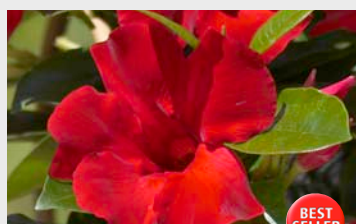

Giant Crimson