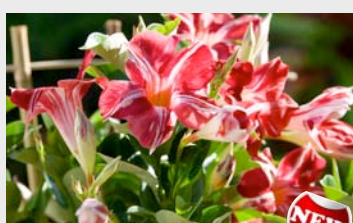

Foremost® Tropical Flowering Plants

'SUN PARASOL'® MANDEVILLA

Produced for ForemostCo® by Sunfire Nurseries

The Original Group

has a habit which is neat, upright, compact, with good basal branching and glossy foliage. This group is most suited to traditional pot plant production and has excellent garden performance.

Burgundy Original

Cream Pink Original

Crimson Original

Dark Red Original

Lush Crimson Original

Pink Original

Stars & Stripes Original

White Original

The Giant Group

has very large flowers with vigorous growth. This group is the best performer on a trellis, hoop or teepee since they are natural climbers. The flowering period is slightly later than the Original group, but runs parallel with many other plants.

Giant Carmine King

Giant Crimson

Giant Pink

Giant White

The Pretty Group

is distinguished by its superior branching, shorter internodes, but still maintain vigorous growth. This group is the best performer on a trellis, hoop or teepee since they are natural climbers. They are also ideal for planting in small pots from 4-6 inches and as a hanging plant. There is no need for a support system in 4-6 inch pots. This group will bring added value to Sun Parasol® and will indicate high quality and standards. Ideally suited to the balcony patio and bedding segments.