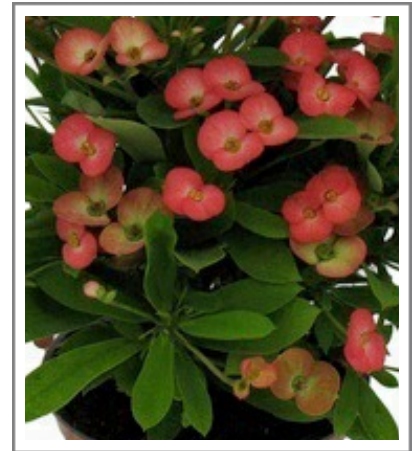

Foremost® Flowering Pot Crops

Euphorbia 'mili'

'Dinni' PPI5,965

'Gundula'

'Helena' PPI5,446

'Karola'

'Pink Cadillac' PPI7,605

'Poseidon' PPAF

BRIGHTEN UP YOUR SUMMER & SPRING MIXES WITH THESE TROPICAL BEAUTIES!

Great spring and summer program for:

- 4" Pots
- 6" Pots
- 8" Pots