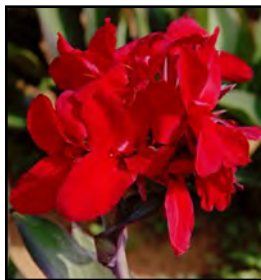

# CANNAS

For small pot production

Standard Varieties

*Aska*

*Australia*

*Black Knight*

*Cleopatra*

*Golden Lucifer*