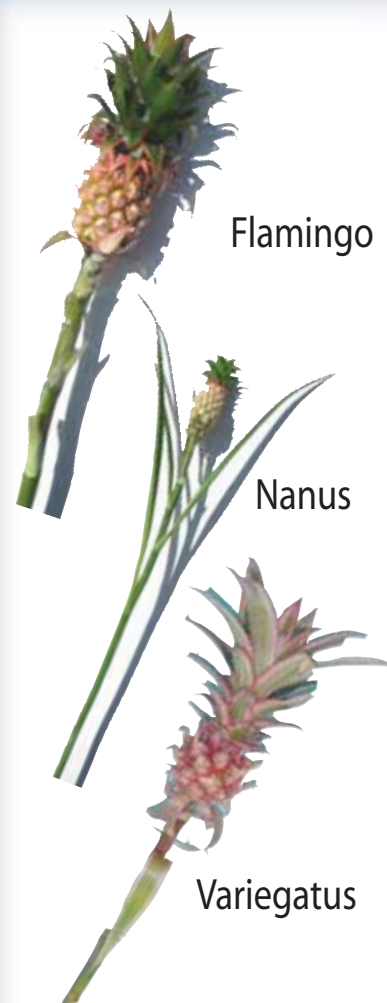

Ananas Cut Flowers from Brazil

ForemostCo Introduces New Varieties

Prince

Big Prince

Lucidus
Bouquet

Flamingo

Nanus

Variegatus

Consistent Quality
Exceptional Service

Product	Quantity per Base Box	Quantity per Middle Master Box	Total per Master Box	Net Weight per Master Box	List Price (US\$)
Ananas Lucidus	40	-	400	30 kg.	\$1.14
Ananas Prince	12	-	120	30 kg.	\$1.79
Ananas Flamingo	12	-	120	30 kg.	\$1.57
Ananas Prince Big	10	-	100	40 kg.	\$2.10
Ananas Nanus	30	-	300	25 kg.	\$1.21
Ananas Variegatus	10	-	100	35 kg.	\$2.21
Bouquet	8	-	80	40 kg.	\$5.86
Braided Fresh Palm Leaves	8	-	80	20 kg.	\$2.53
Braided Fresh Palm Leaves Cones	10	-	100	20 kg.	\$2.53
Braided Fresh Palm Leaves Basket	-	30	-	5 kg.	\$3.00
Braided Fresh Palm Leaves Square Basket	-	24	-	5 kg.	\$3.00