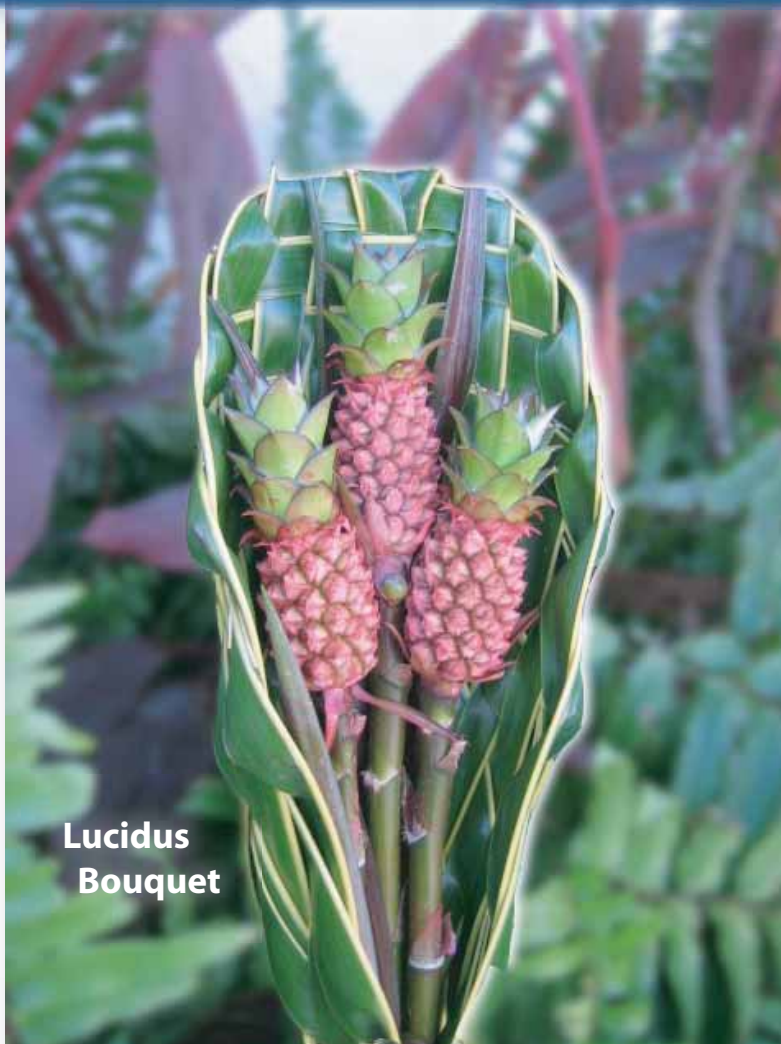

Ananas Cut Flowers from Brazil

ForemostCo Introduces New Varieties

Prince

Big Prince

Lucidus
Bouquet

Flamingo

Nanus

Variegatus

Consistent Quality
Exceptional Service

Product	Quantity per Base Box	Quantity per Middle Master Box	Total per Master Box	Net Weight per Master Box	List Price (US\$)
Ananas Lucidus	40	-	400	30 kg.	\$1.14
Ananas Prince	12	-	120	30 kg.	\$1.79
Ananas Flamingo	12	-	120	30 kg.	\$1.57
Ananas Prince Big	10	-	100	40 kg.	\$2.10
Ananas Nanus	30	-	300	25 kg.	\$1.21
Ananas Variegatus	10	-	100	35 kg.	\$2.21
Bouquet	8	-	80	40 kg.	\$5.86
Braided Fresh Palm Leaves	8	-	80	20 kg.	\$2.53
Braided Fresh Palm Leaves Cones	10	-	100	20 kg.	\$2.53
Braided Fresh Palm Leaves Basket	-	30	-	5 kg.	\$3.00
Braided Fresh Palm Leaves Square Basket	-	24	-	5 kg.	\$3.00