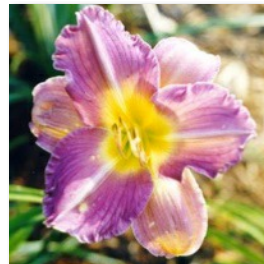

'Lavender Dew'