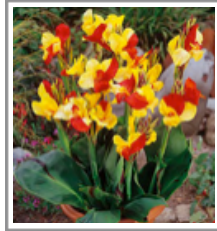

Cannas FOR POT PRODUCTION

Grown from tissue-cultured stock in an area of Brazil where Canna virus does not exist!!

STANDARD VARIETIES

'Australia'

'Black Knight'

'Cleopatra'

'Lipo'

'Pacific Beauty'

'Pink President'

'Pretoria'

'Red King Humbert'

'Red President'

'Red Velvet'

'Richard Wallace'

'Striped Beauty'

'Wyoming'