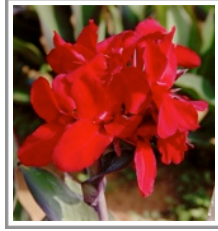

Cannas FOR POT PRODUCTION

Grown from tissue-cultured stock in an area of Brazil where Canna virus does not exist!!

STANDARD VARIETIES

'Australia'

'Black Knight'

'Cleopatra'

'Lipo'

'Pacific Beauty'

'Pink President'

'Pretoria'

'Red King Humbert'

'Red President'

'Red Velvet'

'Richard Wallace'

'Striped Beauty'

'Wyoming'

DWARF VARIETIES

'Dark Red'

'Light Yellow'

'Yellow Orange'

'Yellow Red'