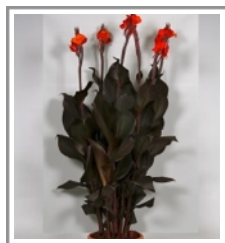

DWARF VARIETIES

'Dark Red'