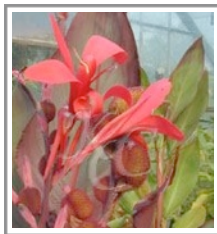

Cannas FOR POT PRODUCTION

Grown from tissue-cultured stock in an area of Brazil where Canna virus does not exist!!

STANDARD VARIETIES

'Australia'

'Black Knight'

'Cleopatra'

'Lipo'

'Pacific Beauty'

'Pink President'

'Pretoria'

'Red King Humbert'

'Red President'

'Red Velvet'

'Richard Wallace'

'Striped Beauty'

'Wyoming'