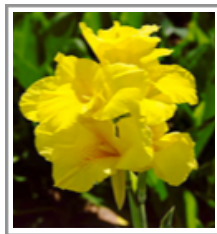

Cannas FOR POT PRODUCTION

Grown from tissue-cultured stock in an area of Brazil where Canna virus does not exist!!

STANDARD VARIETIES

'Australia'

'Black Knight'

'Cleopatra'

'Lipo'

'Pacific Beauty'

'Pink President'

'Pretoria'

'Red King Humbert'

'Red President'

'Red Velvet'

'Richard Wallace'

'Striped Beauty'

'Wyoming'