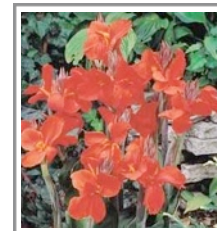

Cannas FOR POT PRODUCTION

Grown from tissue-cultured stock in an area of Brazil where Canna virus does not exist!!

STANDARD VARIETIES

'Australia'

'Black Knight'

'Cleopatra'

'Lipo'

'Pacific Beauty'

'Pink President'

'Pretoria'

'Red King Humbert'

'Red President'

'Red Velvet'

'Richard Wallace'

'Striped Beauty'

'Wyoming'

DWARF VARIETIES

'Dark Red'

'Light Yellow'

'Yellow Orange'

'Yellow Red'